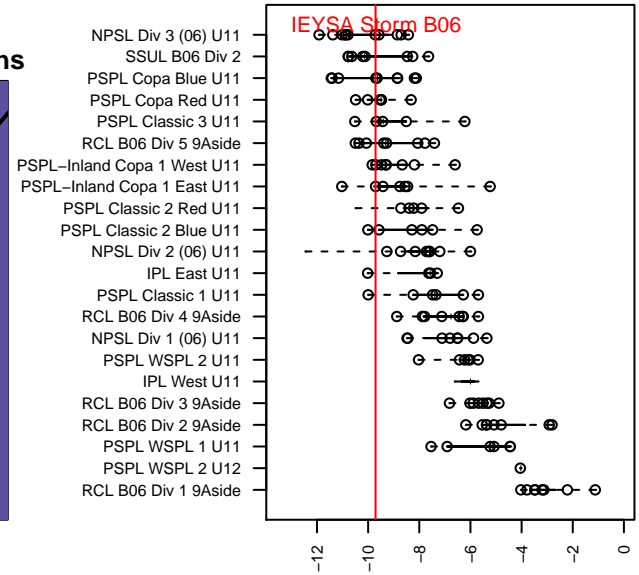

**attack and defense rating
relative to others at age
and all opponents in last 13 months**